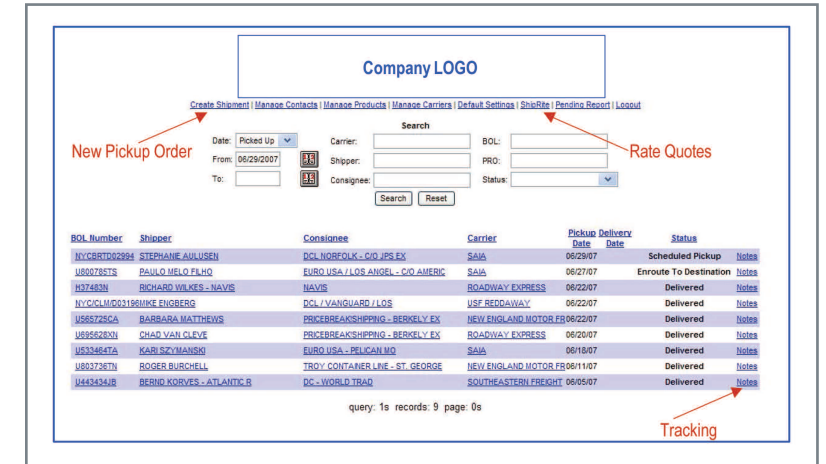

Inland Motor Freight Management 24/7

All on your own custom designed site

1.

ShipRite On-Demand Home Page
(Manage Shipments Screen)

2.