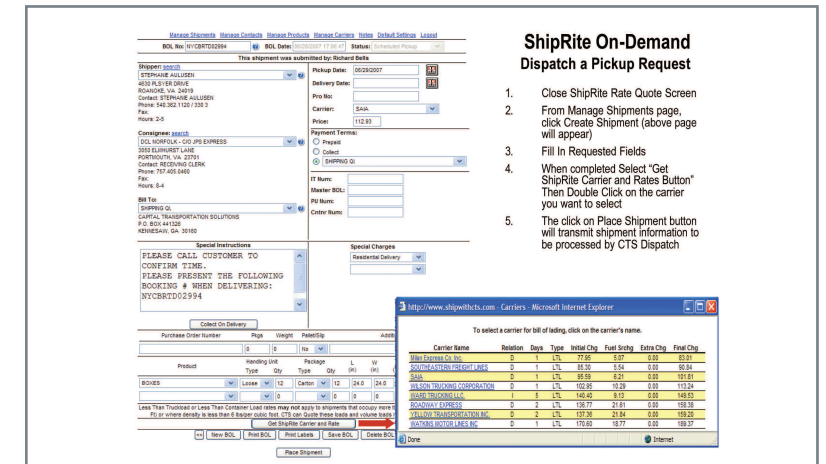

ShipRite On-Demand Dispatch a Pickup Request

ShipRite On-Demand:
Dispatch a Pickup Request

Start gaining control today. Put Inland Motor Freight Management 24/7 in your system.

Contact Vanguard Logistics at **1-866-60-PICKU(P) = 866-607-4258**
e-mail us at **ShipriteOnDemand@vanguardlogistics.com**